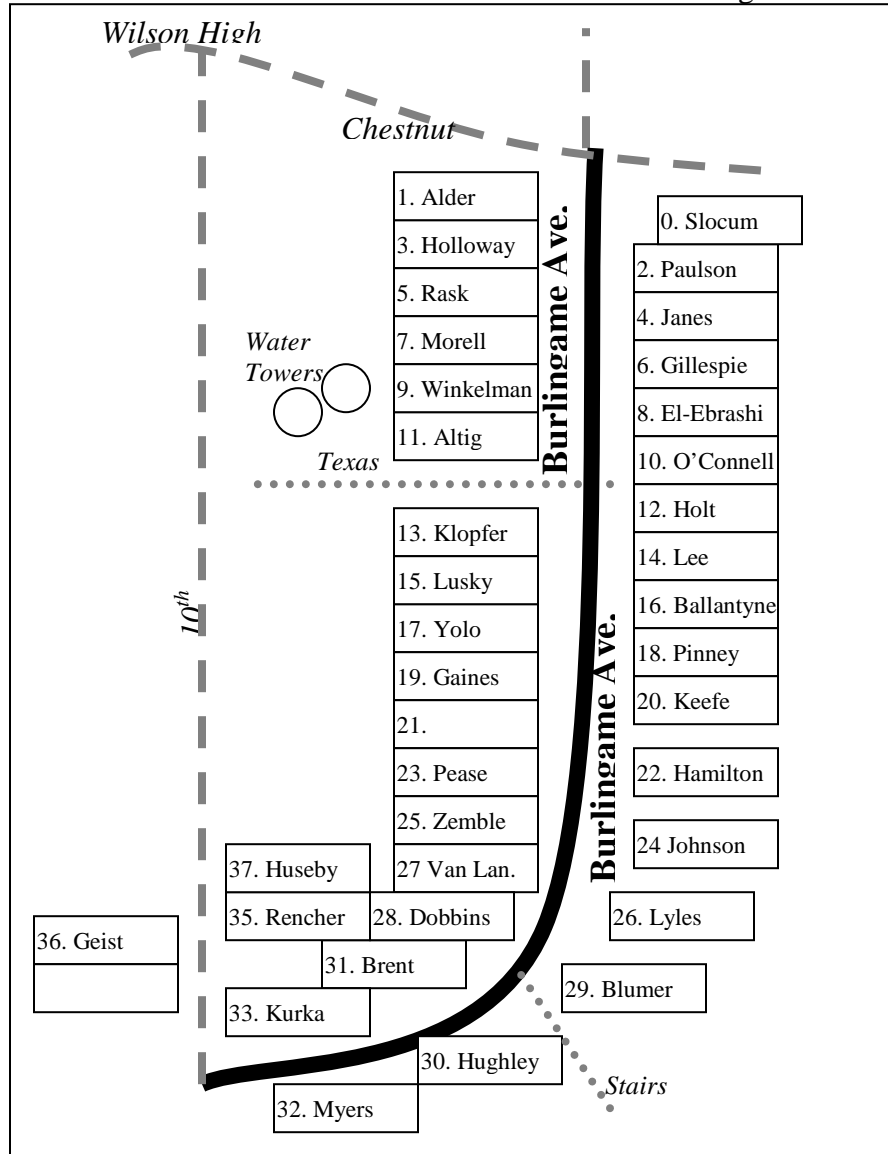

December 2008

Neighborhood Directory

SW Burlingame Ave from Chestnut to 10th

Compiled by Cathy and Mark Myers
 Corrections / Changes / Additions call (503)244-3555
 Please do not distribute this information outside neighborhood